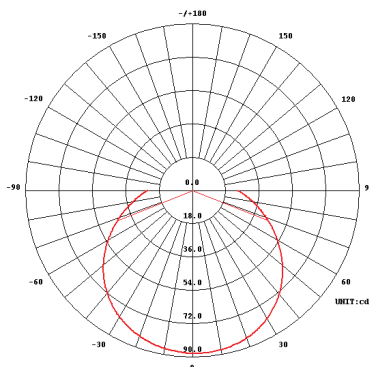

		10 Watt	220-240V AC/DC	480 Lumen Typical	
	CRI >80	>48 lm/W	35000 Hours		

Lumen output	480 Lumen typical**
Wattage	10W
CCT	3000K warm white typical**
Efficacy	>48Lm/W
Beam Angle	130 degrees
Measurement	119mm x 62mm diameter
Heatsink	Aluminium
Warranty	3 years

** Typical – the most common recorded output found in a random sample set of lamps.

Distance (m)	Beam Angle = 130 Deg	Diameter (m)	Lux (lx)
0.5		2.1	480.0
1.0		4.1	120.0
2.0		8.2	30.0
3.0		12.3	13.3
4.0		16.4	7.5
5.0		20.5	4.8
6.0		24.6	3.3
7.0		28.7	2.4
8.0		32.8	1.9
9.0		36.9	1.5
10.0	41.0	1.2	