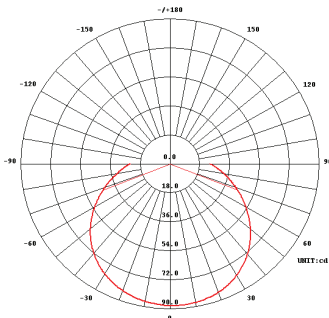

<b>LED</b> CREE	E27/B22	<b>8</b> Watt	<b>230V</b> AC	<b>330</b> Lumen Typical	130°
Dimmable*	<b>CRI</b> >80	<b>&gt;41</b> lm/W	<b>35000</b> Hours*	Instant Full Light	On/Off No Limit

Lumen output	330 Lumen typical**
Wattage	8W
CCT	2850K warm white typical**
Efficacy	>41lm/W
Beam Angle	130 degrees
Measurement	119mm x 62mm diameter
Heatsink	Aluminium
Warranty	3 years with 24hrs/day usage

Distance (m)	Beam Angle = 130 Deg	Diameter (m)	Lux (lx)
0.5		2.1	240.0
1.0		4.2	60.0
2.0		8.4	15.0
3.0		12.6	6.7
4.0		16.7	3.8
5.0		20.9	2.4
6.0		25.1	1.7
7.0		29.3	1.2
8.0		33.5	0.9
9.0		37.7	0.7
10.0	41.9	0.6	