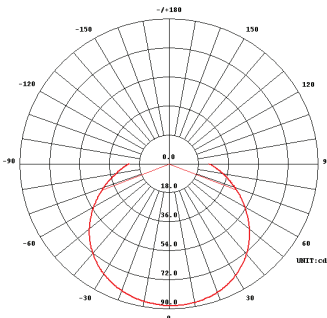

LED CREE	E27/B22	8 Watt	220- 240V AC/DC	350 Lumen Typical	130°
Dimmable*	CRI >80	>44 lm/W	35000 Hours*	Instant Full Light	On/Off No Limit

Lumen output	350 Lumen typical**
Wattage	8W
CCT	3000K warm white typical**
Efficacy	>44lm/W
Beam Angle	130 degrees
Measurement	119mm x 62mm diameter
Heatsink	Aluminium
Warranty	3 years

Distance (m)	Beam Angle = 130 Deg	Diameter (m)	Lux (lx)
0.5		2.0	320.0
1.0		4.0	80.0
2.0		8.0	20.0
3.0		12.0	8.9
4.0		16.0	5.0
5.0		20.0	3.2
6.0		24.0	2.2
7.0		28.0	1.6
8.0		32.0	1.3
9.0		36.0	1.0
10.0	40.0	0.8	