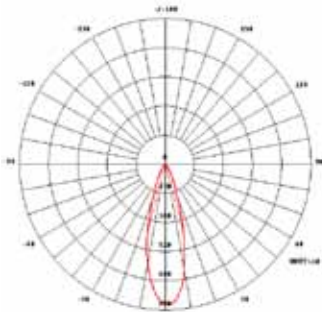

Lumen output	400 Lumen typical**
Wattage	8W
CCT	2800K warm white typical**
Efficacy	>50lm/W
Beam Angle	35 degrees
Measurement	82mm x 50mm diameter
Heatsink	Aluminium
Warranty	3 years

* Temperature Management guarantees the lifetime of the lamp.

** Typical – the most common recorded output found in a random sample set of lamps.

NOT FOR USE inside enclosed luminaires or in luminaires without air flow.

Distance (m)	Beam Angle = 35 Deg	Diameter (m)	Lux (lx)
0.5		0.27	3240.0
1.0		0.54	810.0
2.0		1.09	202.5
3.0		1.63	90.0
4.0		2.17	50.6
5.0		2.72	32.4
6.0		3.26	22.5
7.0		3.81	16.5
8.0		4.35	12.7
9.0		4.89	10.0
10.0	5.44	8.1	