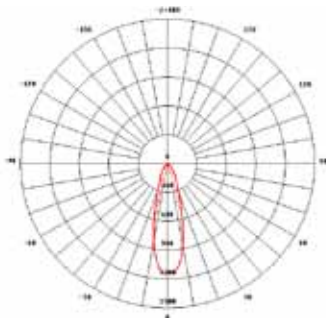

LED CREE	GU10	8 Watt	220-240V AC/DC	450 Lumen Typical	30°
Dimmable*	CRI >80	>56 lm/W	35000 Hours*	0.01 Instant Full Light	On/Off No Limit

Lumen output	450 Lumen typical**
Wattage	8W
CCT	3000K warm white typical**
Efficacy	>56lm/W
Beam Angle	30 degrees
Measurement	82mm x 50mm diameter
Heatsink	Aluminium
Warranty	3 years

Distance (m)	Beam Angle = 30 Deg	Diameter (m)	Lux (lx)
0.5		0.26	4400.0
1.0		0.52	1100.0
2.0		1.04	275.0
3.0		1.56	122.2
4.0		2.08	68.8
5.0		2.60	44.0
6.0		3.12	30.6
7.0		3.64	22.4
8.0		4.16	17.2
9.0		4.68	13.6
10.0	5.21	11.0	