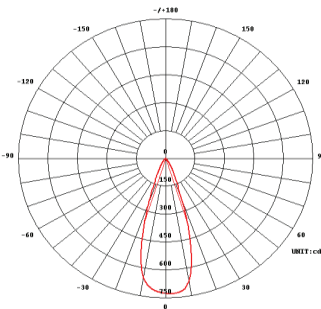

LED CREE	GU10	8 Watt	220-240V AC/DC	400 Lumen Typical	40°
Dimmable*	CRI >80	>50 lm/W	35000 Hours*	0.01 Instant Full Light	On/Off No Limit

Lumen output	400 Lumen typical**
Wattage	8W
CCT	3000K warm white typical**
Efficacy	>50lm/W
Beam Angle	40 degrees
Measurement	82mm x 50mm diameter
Heatsink	Aluminium
Warranty	3 years

Distance (m)	Beam Angle = 40 Deg	Diameter (m)	Lux (lx)
0.5		0.38	2880.0
1.0		0.76	720.0
2.0		1.52	180.0
3.0		2.28	80.0
4.0		3.04	45.0
5.0		3.80	28.8
6.0		4.56	20.0
7.0		5.32	14.7
8.0		6.08	11.3
9.0		6.84	8.9
10.0	7.60	7.2	