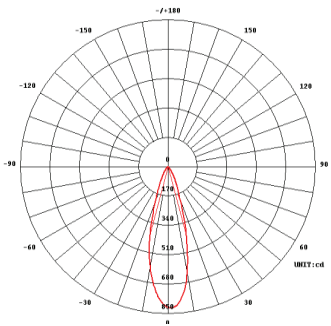

LED CREE	E27	8 Watt	220- 240V AC/DC	330 Lumen Typical	35°
Dimmable*	CRI >80	>41 lm/W	35000 Hours*	Instant Full Light	On/Off No Limit

Lumen output	330 Lumen typical**
Wattage	8W
CCT	2700K warm white typical**
Efficacy	>41lm/W
Beam Angle	35 degrees
Measurement	94mm x 60mm diameter
Heatsink	Aluminium
Warranty	3 years

Distance (m)	Beam Angle = 35 Deg	Diameter (m)	Lux (lx)
0.5		0.27	3240.0
1.0		0.54	810.0
2.0		1.07	202.5
3.0		1.61	90.0
4.0		2.14	50.6
5.0		2.68	32.4
6.0		3.21	22.5
7.0		3.75	16.5
8.0		4.28	12.7
9.0		4.82	10.0
10.0	5.35	8.1	