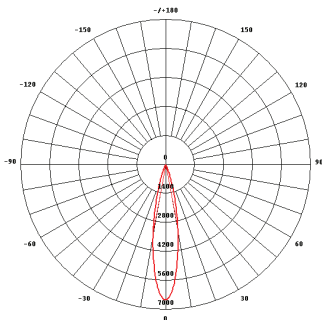

LED CREE	E27	20 Watt	220- 240V AC/DC	1200 Lumen Typical	22°
Dimmable*	CRI >80	>60 lm/W	35000 Hours*	Instant Full Light	On/Off No Limit

Lumen output	1200 Lumen typical**
Wattage	20W
CCT	3000K warm white typical**
Efficacy	>60lm/W
Beam Angle	22 degrees
Measurement	119.5mm x 128.5mm diameter
Heatsink	Aluminium
Warranty	3 years

Distance (m)	Beam Angle = 22 Deg	Diameter (m)	Lux (lx)
0.5		0.19	26000.0
1.0		0.37	6500.0
2.0		0.74	1625.0
3.0		1.11	722.2
4.0		1.48	406.3
5.0		1.85	260.0
6.0		2.22	180.6
7.0		2.59	132.7
8.0		2.96	101.6
9.0		3.33	80.2
10.0	3.70	65.0	